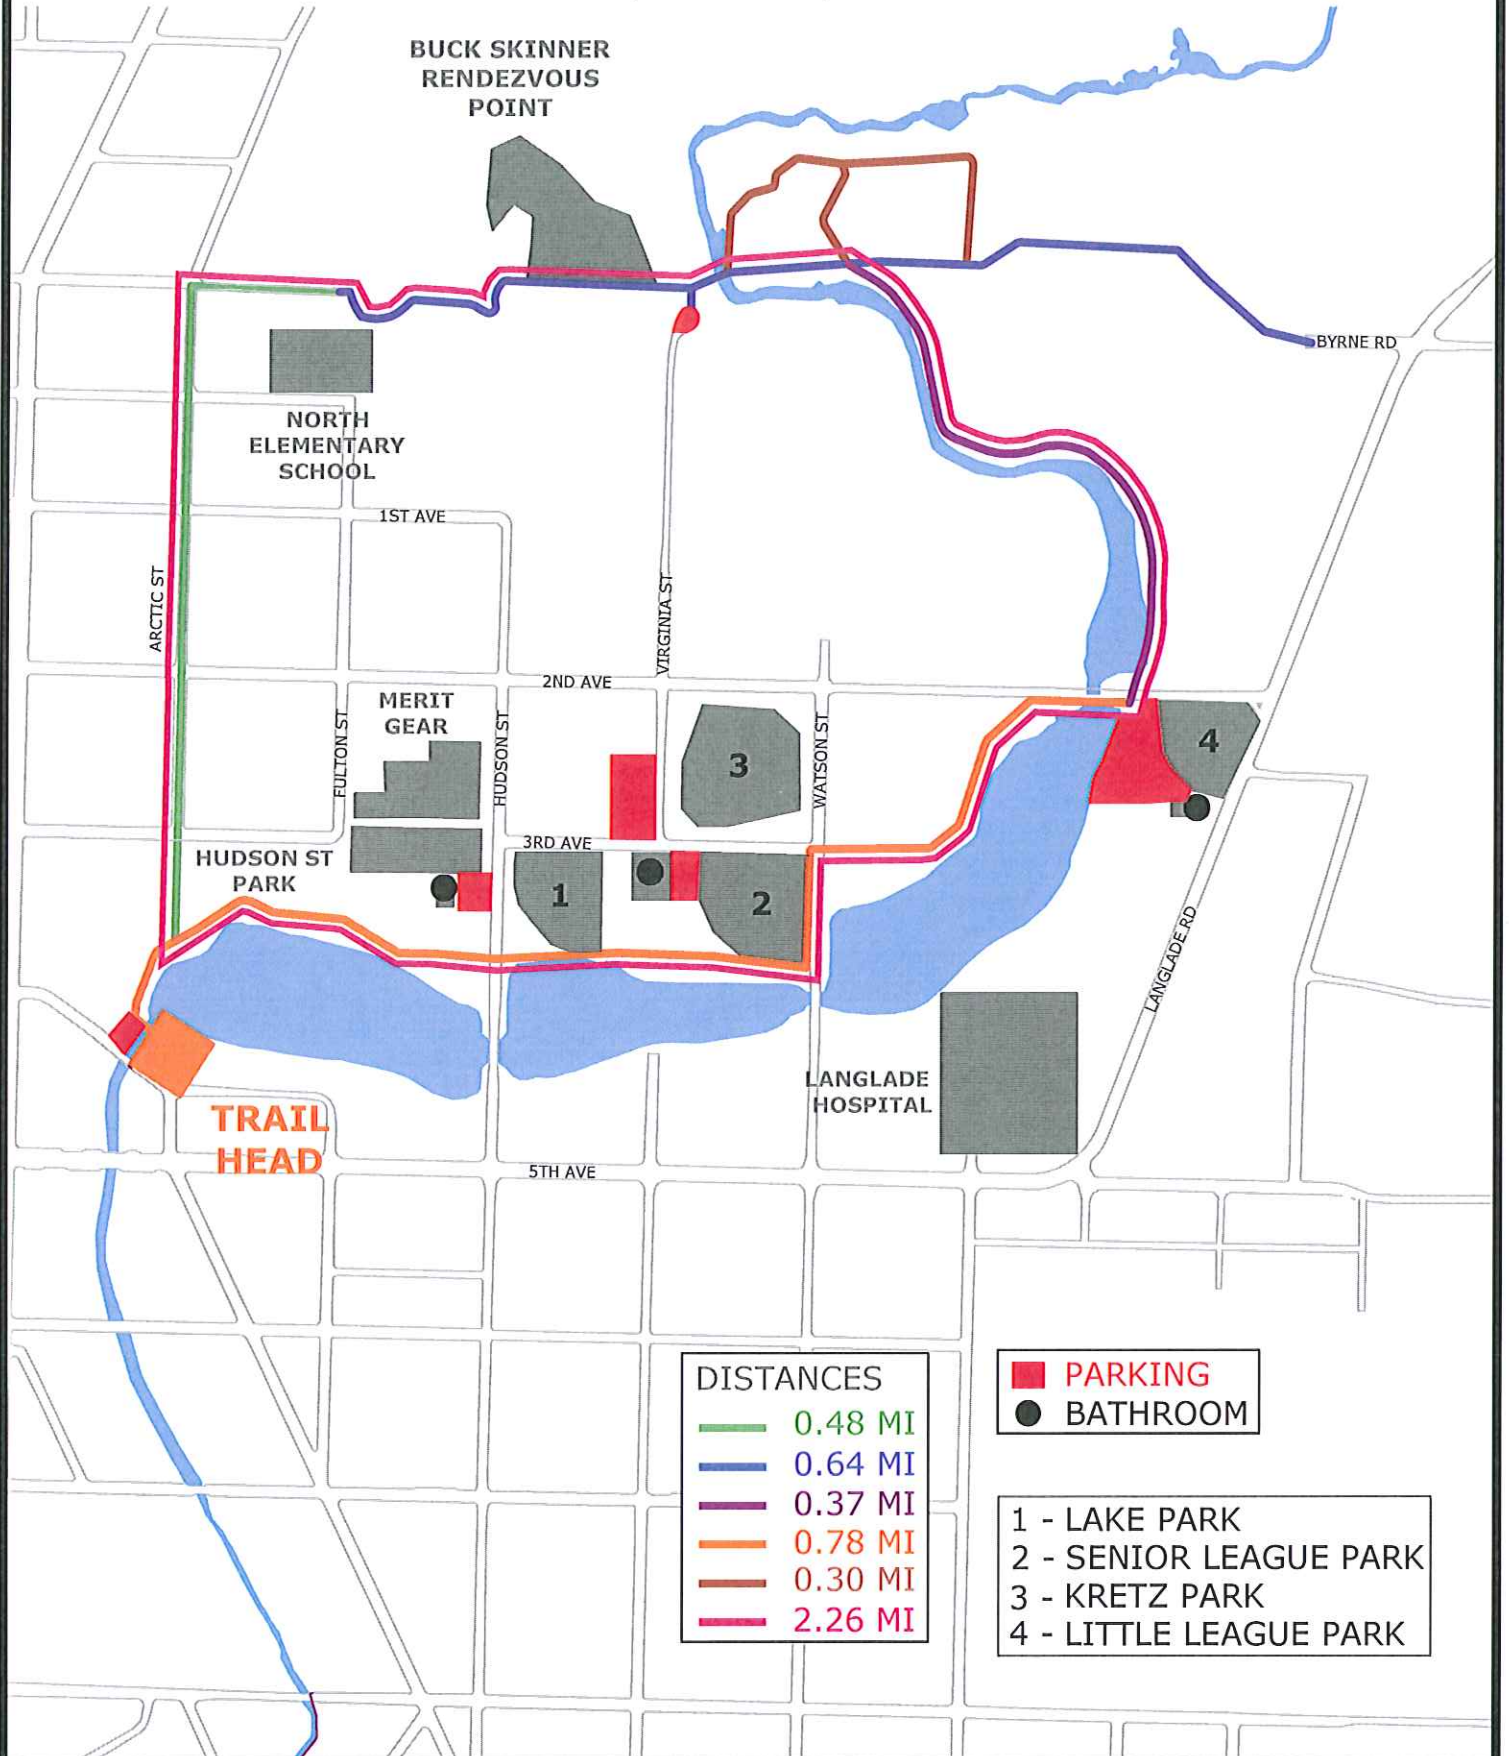

CITY OF ANTIGO PARK, RECREATION, AND CEMETERY DEPARTMENT

DISTANCES	
—	0.48 MI
—	0.64 MI
—	0.37 MI
—	0.78 MI
—	0.30 MI
—	2.26 MI

■ PARKING
● BATHROOM

- 1 - LAKE PARK
- 2 - SENIOR LEAGUE PARK
- 3 - KRETZ PARK
- 4 - LITTLE LEAGUE PARK