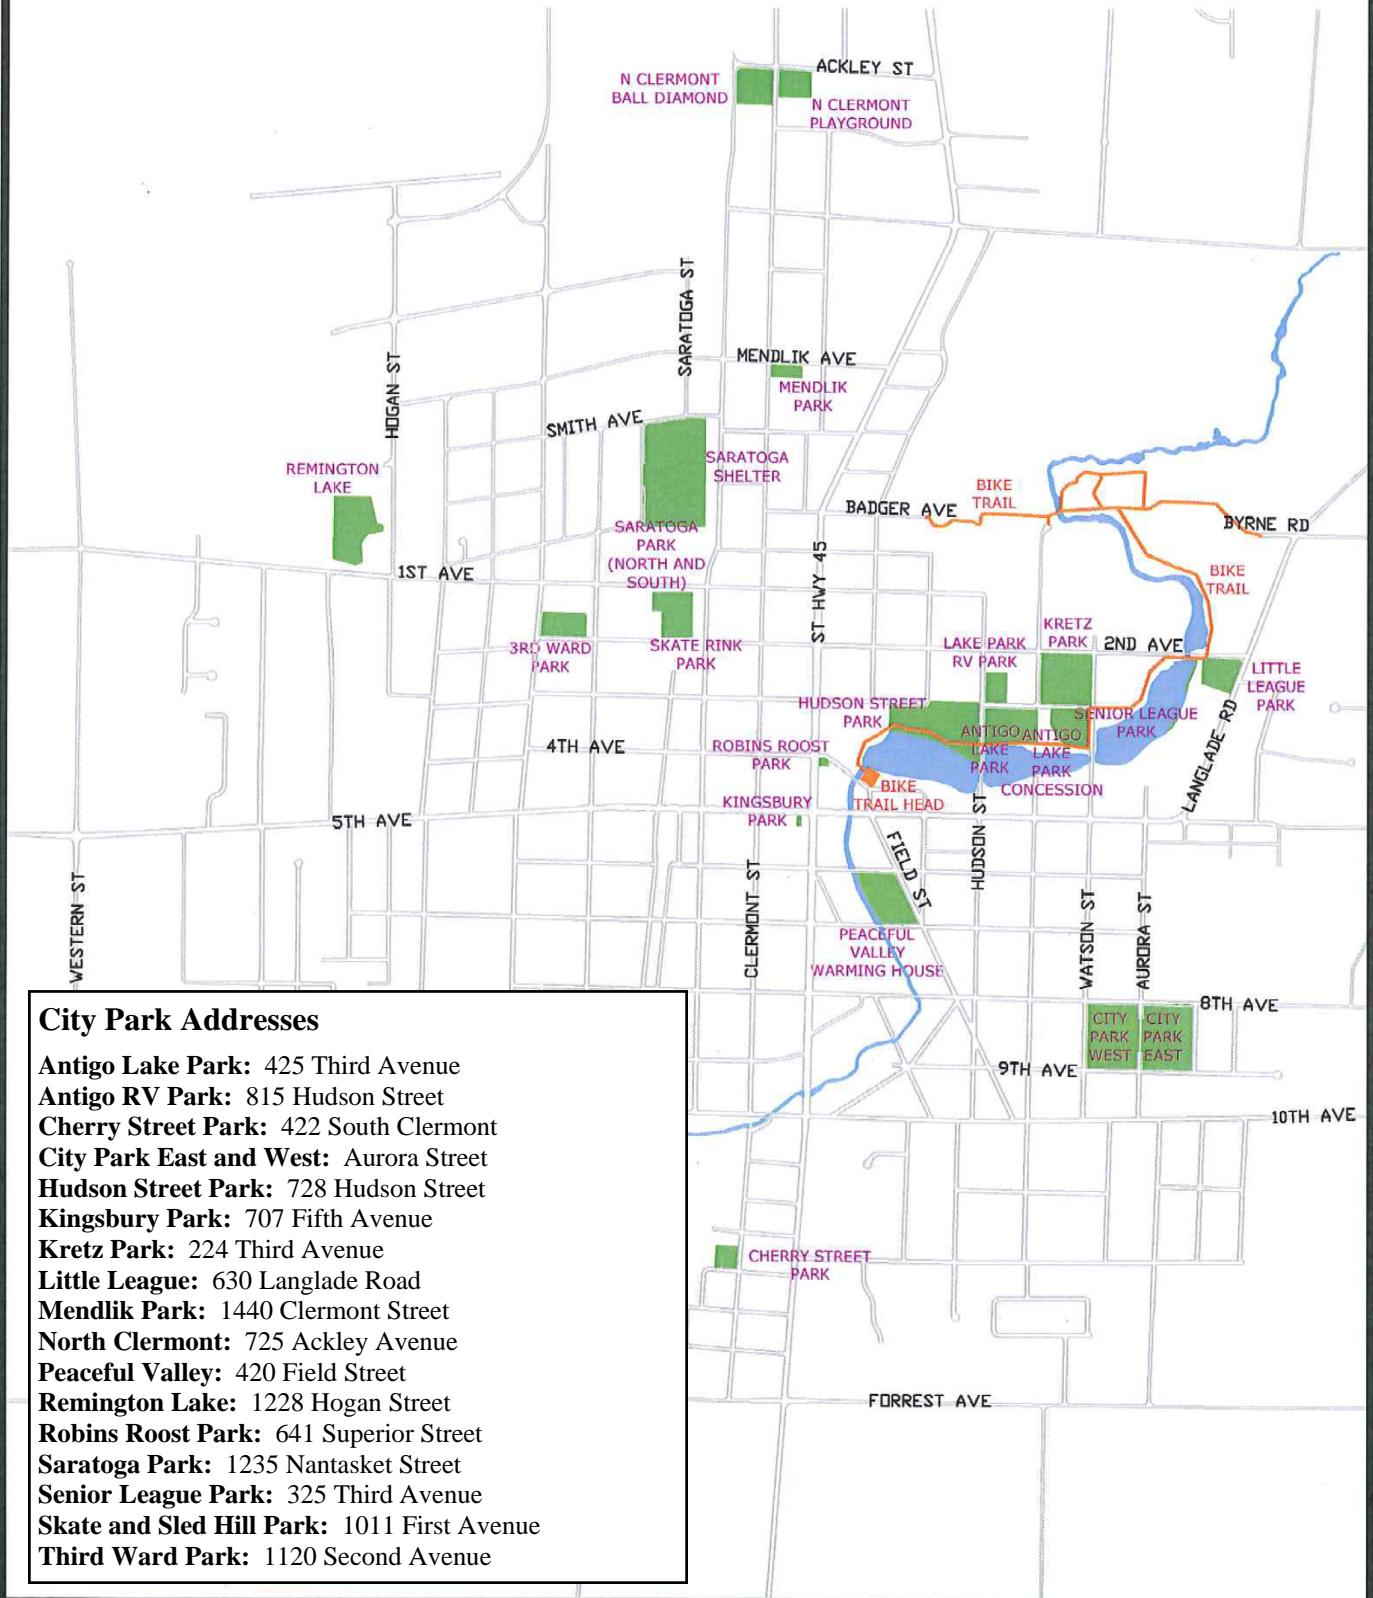

CITY OF ANTIGO PARK, RECREATION, AND CEMETERY DEPARTMENT

City Park Addresses	
<b>Antigo Lake Park:</b>	425 Third Avenue
<b>Antigo RV Park:</b>	815 Hudson Street
<b>Cherry Street Park:</b>	422 South Clermont
<b>City Park East and West:</b>	Aurora Street
<b>Hudson Street Park:</b>	728 Hudson Street
<b>Kingsbury Park:</b>	707 Fifth Avenue
<b>Kretz Park:</b>	224 Third Avenue
<b>Little League:</b>	630 Langlade Road
<b>Mendlik Park:</b>	1440 Clermont Street
<b>North Clermont:</b>	725 Ackley Avenue
<b>Peaceful Valley:</b>	420 Field Street
<b>Remington Lake:</b>	1228 Hogan Street
<b>Robins Roost Park:</b>	641 Superior Street
<b>Saratoga Park:</b>	1235 Nantasket Street
<b>Senior League Park:</b>	325 Third Avenue
<b>Skate and Sled Hill Park:</b>	1011 First Avenue
<b>Third Ward Park:</b>	1120 Second Avenue